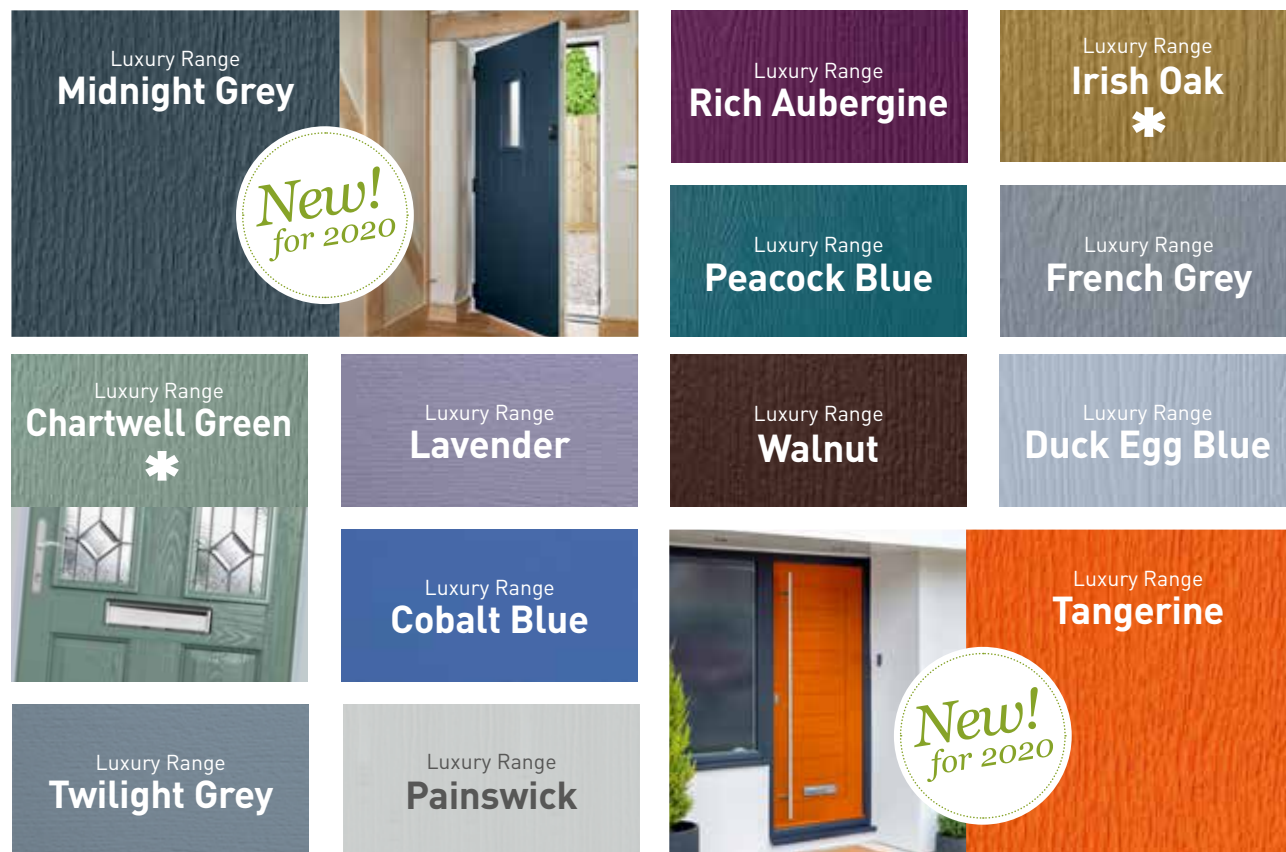

New!

New colours for
Summer
2020

Solidor[®]

www.solidor.co.uk

A Colourful Entrance

3 new colours added to the range for 2020

We offer the **largest** range of colours from stock in the UK.

Choose from 24 colours for the inside and / or the outside of your door. You also have 9 frame colour options to choose from. When selecting your colour from this guide please be aware we advise you to ask for a colour swatch to check both colour and grain structure.

Luxury Range

Premium Range

* Available as a door and / or a frame option

RAL Colour Match for Solidor Door Skins

White - RAL 9016

Blue - RAL 5011

Green - RAL 6009

Black - RAL 9005

Foiled White - RAL 9010

Golden Oak - Foiled Material

Peacock Blue - BS381C103

Rosewood - Foiled Material

Twilight Grey - Pantone 7544

Lavender - Pantone 5285

Cobalt Blue - Pantone 7683

Ruby Red - RAL 3003

A Colourful Entrance

Bringing you the latest trends right to your door

Standard Range

*New!
for 2020*

* Available as a door and / or a frame option

What's Hot For 2020 Tangerine

Create your dream door today