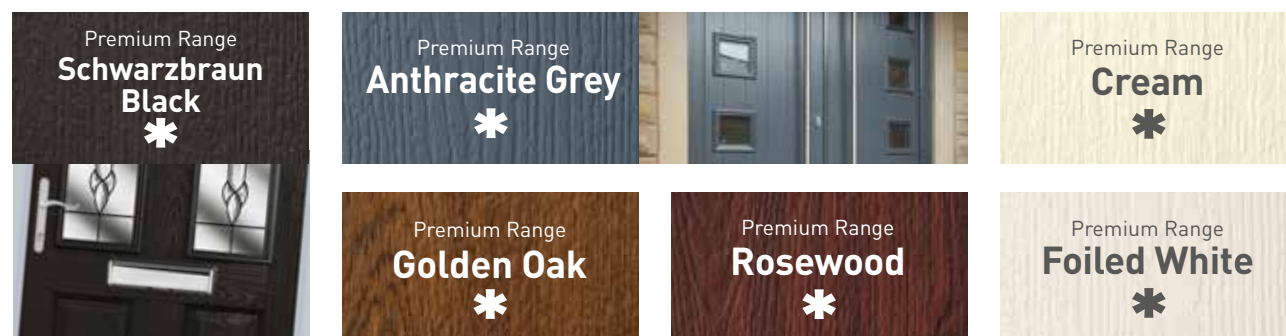

New!

New colours for
Summer
2020

Solidor[®]

www.solidor.co.uk

A Colourful Entrance

3 new colours added to the range for 2020

We offer the **largest** range of colours from stock in the UK.

Choose from 24 colours for the inside and / or the outside of your door. You also have 9 frame colour options to choose from. When selecting your colour from this guide please be aware we advise you to ask for a colour swatch to check both colour and grain structure.

Luxury Range

Premium Range

* Available as a door and / or a frame option

RAL Colour Match for Solidor Door Skins

White - RAL 9016

Blue - RAL 5011

Green - RAL 6009

Black - RAL 9005

French Grey - RAL 7001

Painswick - RAL 7038

Schwarzbraun - RAL 8022

Anthracite Grey - RAL 7016

Rich Aubergine - RAL 4007

Irish Oak - Foiled Material

Walnut - Foiled Material

Cream - RAL 9001

Foiled White - RAL 9010

Golden Oak - Foiled Material

Peacock Blue - BS381C103

Rosewood - Foiled Material

Twilight Grey - Pantone 7544

Lavender - Pantone 5285

Cobalt Blue - Pantone 7683

Ruby Red - RAL 3003