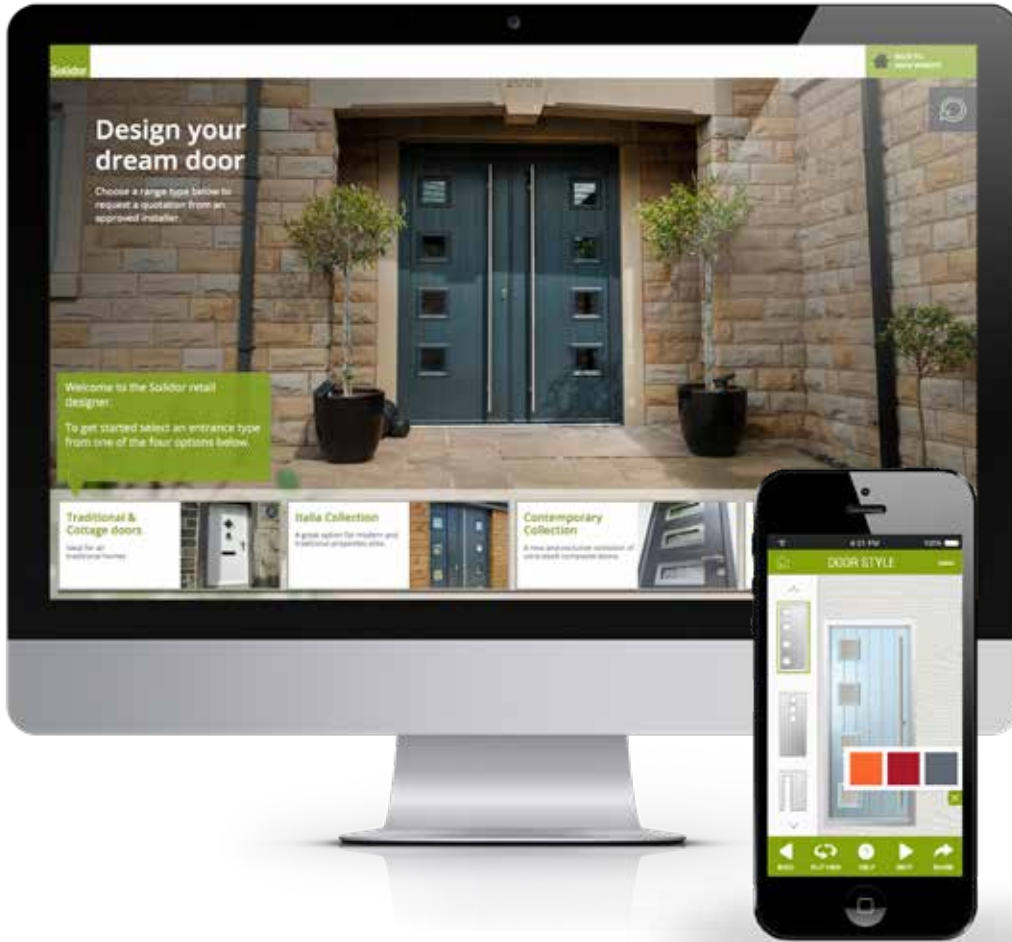

A Colourful Entrance

Bringing you the latest trends right to your door

Standard Range

*New!
for 2020*

* Available as a door and / or a frame option

What's Hot For 2020 Tangerine

Create your dream door today