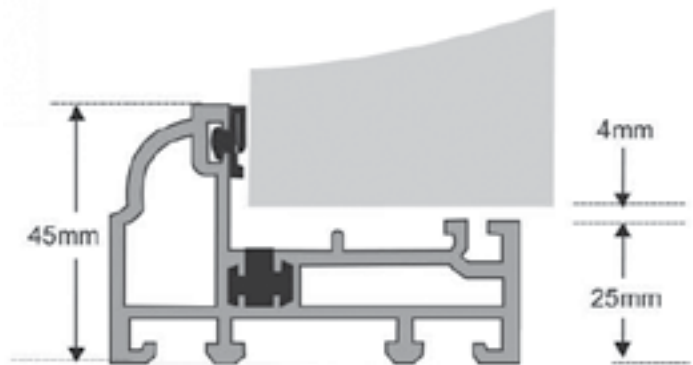

**Hallmark  
Panels Ltd**

Threshold Options

System 10

44mm Aluminium (Rustique)

Mobility MDS 25

Threshold Options

56mm PVCu

15mm Aluminium