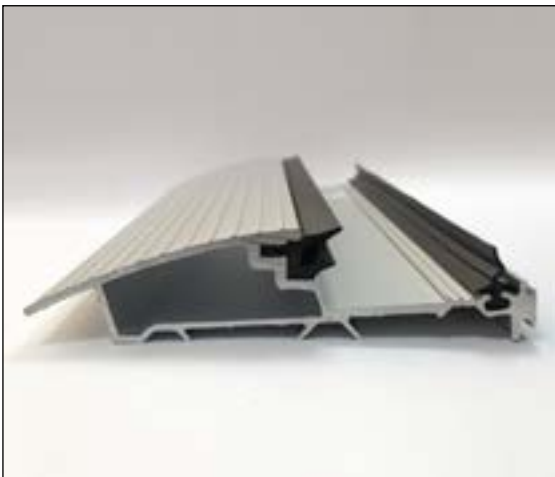

**Hallmark  
Panels Ltd**

Threshold Options

System 10

44mm Aluminium (Rustique)

Mobility MDS 25

Threshold Options

56mm PVCu

15mm Aluminium