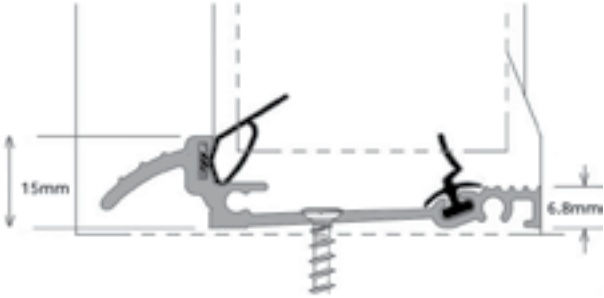

**Hallmark  
Panels Ltd**

Threshold Options

System 10

44mm Aluminium (Rustique)

Mobility MDS 25

Threshold Options

56mm PVCu

15mm Aluminium