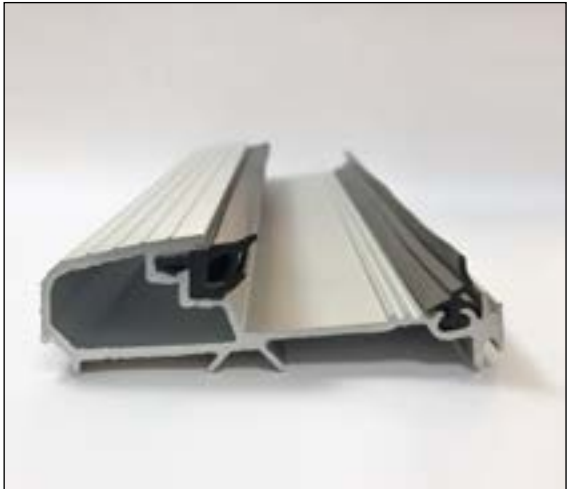

**Hallmark  
Panels Ltd**

Threshold Options

System 10

44mm Aluminium (Rustique)

Mobility MDS 25

Threshold Options

56mm PVCu

15mm Aluminium