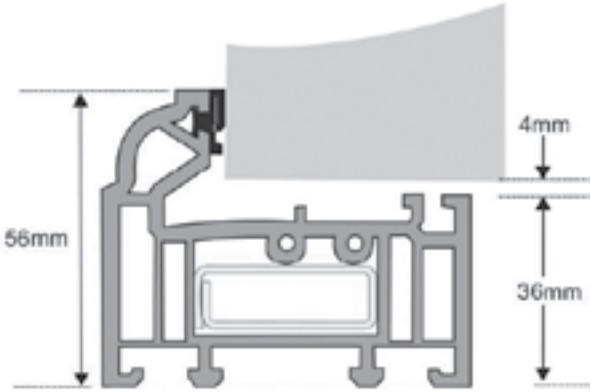

**Hallmark  
Panels Ltd**

Threshold Options

System 10

44mm Aluminium (Rustique)

Mobility MDS 25

Threshold Options

56mm PVCu

15mm Aluminium