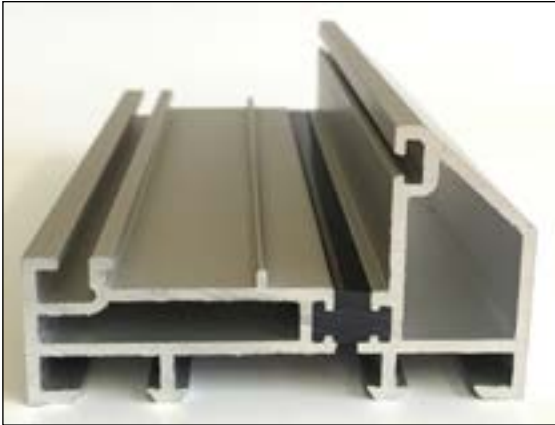

**Hallmark  
Panels Ltd**

Threshold Options

System 10

44mm Aluminium (Rustique)

Mobility MDS 25

Threshold Options

56mm PVCu

15mm Aluminium