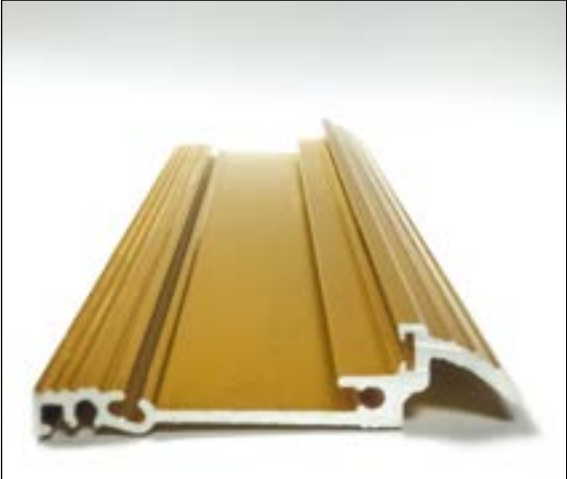

**Hallmark  
Panels Ltd**

Threshold Options

System 10

44mm Aluminium (Rustique)

Mobility MDS 25

Threshold Options

56mm PVCu

15mm Aluminium