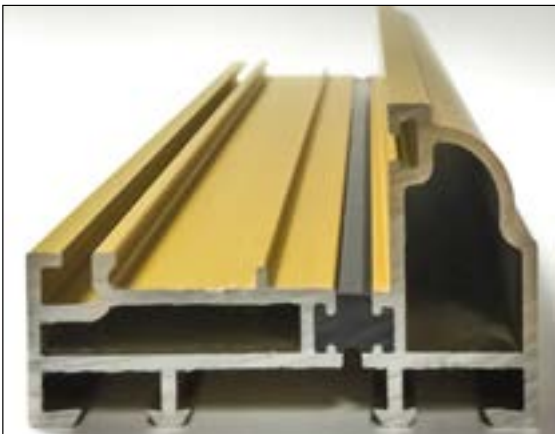

**Hallmark  
Panels Ltd**

Threshold Options

System 10

44mm Aluminium (Rustique)

Mobility MDS 25

Threshold Options

56mm PVCu

15mm Aluminium