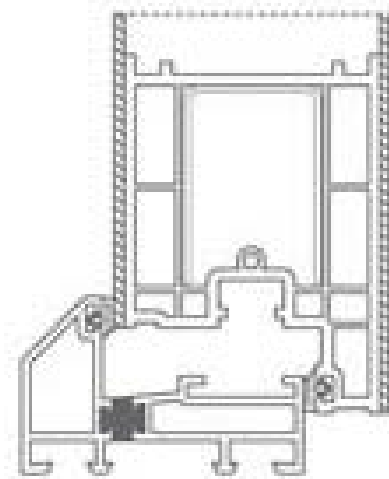

**Hallmark  
Panels Ltd**

Threshold Options

System 10

44mm Aluminium (Rustique)

Mobility MDS 25

Threshold Options

56mm PVCu

15mm Aluminium