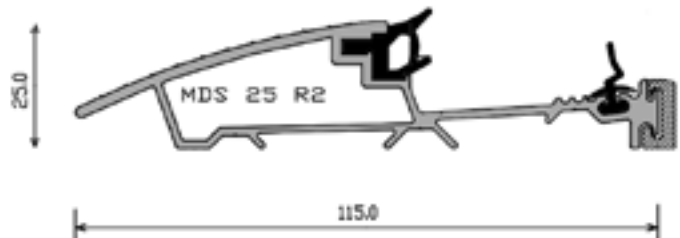

**Hallmark  
Panels Ltd**

Threshold Options

System 10

44mm Aluminium (Rustique)

Mobility MDS 25

Threshold Options

56mm PVCu

15mm Aluminium