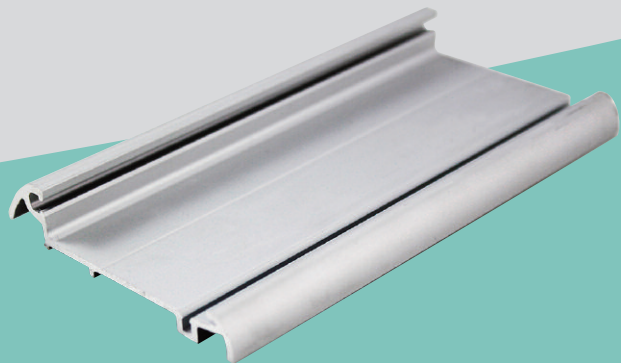

Low Threshold Option

Our accessories include a low Aluminium threshold door sill, which improves access.

Enclosed Mini-blinds

An enclosed mini-blind is the perfect solution for controlling light and UV levels in your home – or simply giving you more privacy. The mini-blind is enclosed within two panes of glass in an aluminium frame that will never need painting. It is controlled using a metallic tab rather than the traditional cord, so it is completely safe for children. And because the blind and the mechanism are totally enclosed, both are completely protected from damage and dust, making them easy to maintain.

Our mini blinds are handed for left or right, allowing the blind to be raised and tilted by control tabs on the hinge side of the door and not interfere with the operation of the door handle.

Tilt Tab

Choose whether to have the blinds open or closed