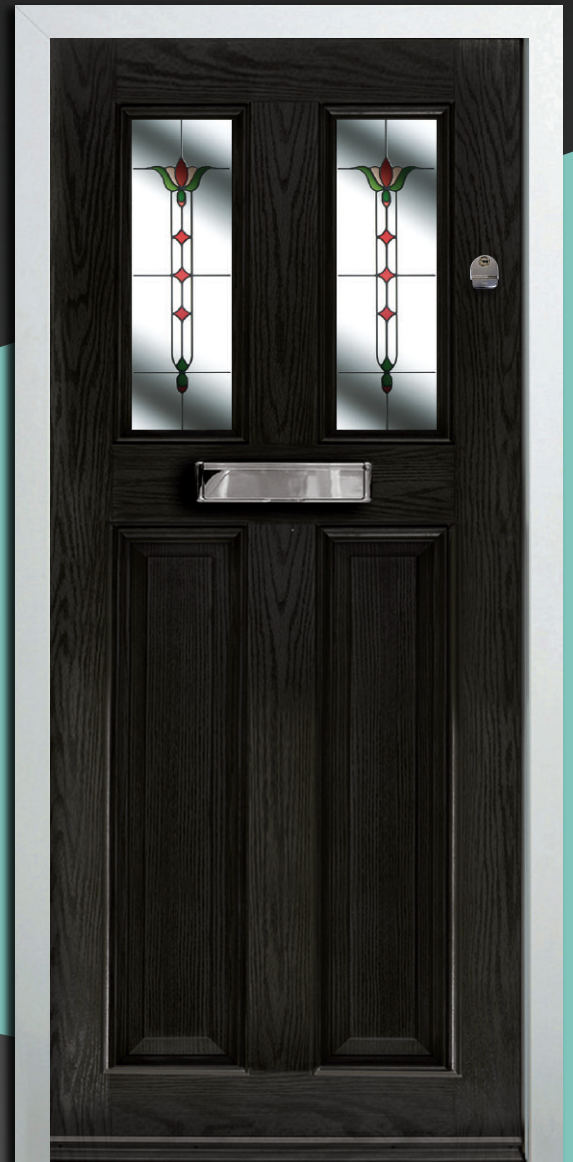

Lindisfarne with FLEUR glazing and finger pull escutcheon

Satin gives 84% light transmission with 100% privacy

Lindisfarne letter plate can be positioned at the bottom if required - Please state clearly on all orders, otherwise positioned as shown.