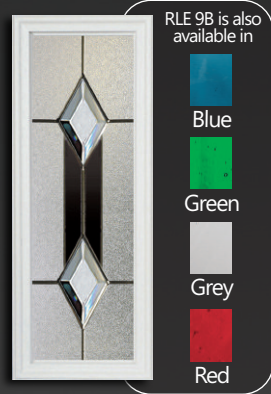

CALEDONIAN ROSE*

RLE 9B