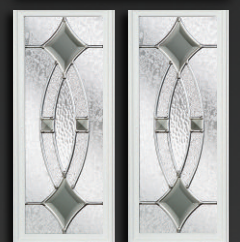

MAKE AN ENTRANCE

with **Visage**[®] custom-built high security composite doors

Visage[®] *Beautifully made. Reassuringly strong.*

Visage®

Beautifully made. Reassuringly strong.

Historically, the choice of entrance door has been limited to timber, which can expand, contract or warp and requires regular maintenance or PVCu which lacks the authentic wooden door look and can expand and warp.

GRP faced composite doors offer the perfect alternative

The skins on our door are manufactured from GRP (Glass Reinforced Polyester). They are compression moulded to give a high definition panel design which offers authentic timber appearance and the thermosetting manufacturing process means that they are unaffected by variations in temperature.

TATE*

Satin gives 84% light transmission with 100% privacy.

Dual Aspect Red Glass

Exclusive Range

ASPEN*
Translucent Smoke insert

BAROMBI

NOIR*
Translucent Smoke insert

EDWARDIAN*