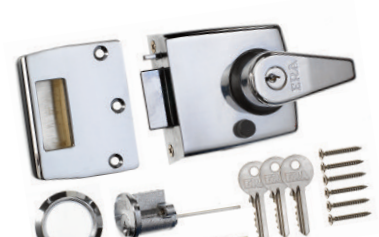

Finishing Touches

Knockers

Spy hole option for Knockers

NEW

Letterplates

Inner protective housing has unique concealed hinge to prevent attack. Inner flap has positive stop feature for maximum protection. SBD Letterbox only.

Handles Lever and Pad Options

Viewers

Available in Brass and Chrome

Numbers

Rim Latch

For extra security add the Optional Rim Latch traditional lock

◆Antique Black

◆Antique Black features a traditional textured, hammered finish.

Chrome