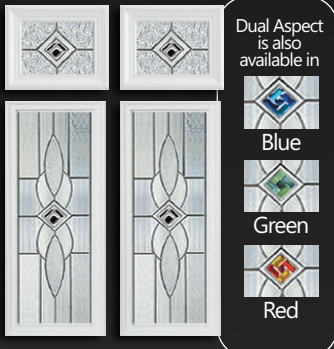

Dual Aspect
Black