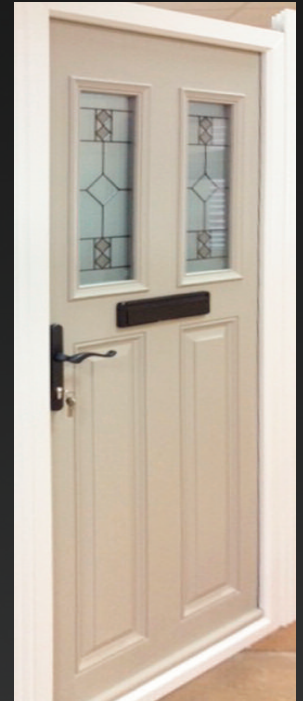

Stoney Ground with Aspen Glass