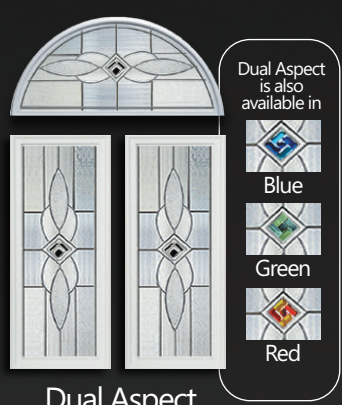

Dual Aspect Black