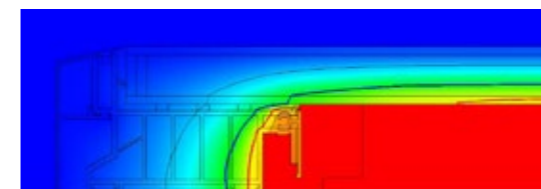

Thanks to the Atlas Flat Rooflight's unique structural design, it is not only the best looking flat rooflight but one of the best double glazed thermal performing flat rooflight on the market.

The Atlas Flat Rooflight is perfect for any home - it has a modern design without looking heavy! It's a fantastic alternative for those who don't want a lantern for their home.

Maximum Light

The unique aluminium external and internal capping and bespoke structural PVCu internal core make the Atlas Flat Rooflight the ultimate glazed flat rooflight.

Sitting flush with the internal plaster line, the fixed flat rooflight appears frameless from the interior of the home, creating the illusion of an open roof space.

Ultimate Performance

Thermal performance is at the forefront of homeowners minds. With an unrivalled double glazing overall U Value (roof and glass) of 1.3 w/m²k the Atlas Flat Rooflight outperforms many of its rivals.