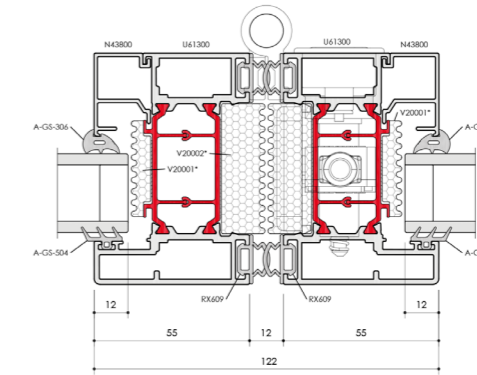

Matching single and double door option

Contemporary square appearance and beading

F82 HEAD / A

F82 MEETING STYLE / B

F82 LOCKING JAMB / C

Size Limits

- Maximum panel width 1200 mm
- Maximum panel height 3000 mm
- Maximum panel weight 150 kg