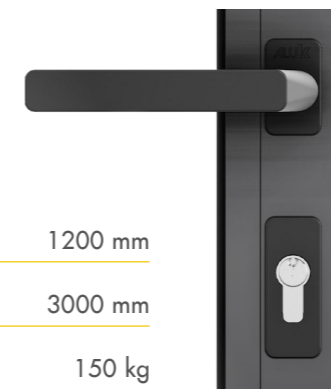

Slim 122mm glass-to-glass sightline

Redesigned flush pop-out handle

Heavy-duty stainless steel rollers as standard

Can achieve PAS 24 / Secured by Design

Opening inward or outwards

Available in a wide range of finishes

Matching single and double door option

Contemporary square appearance and beading

F82 HEAD / A

F82 MEETING STYLE / B

F82 LOCKING JAMB / C

Size Limits

- Maximum panel width 1200 mm
- Maximum panel height 3000 mm
- Maximum panel weight 150 kg