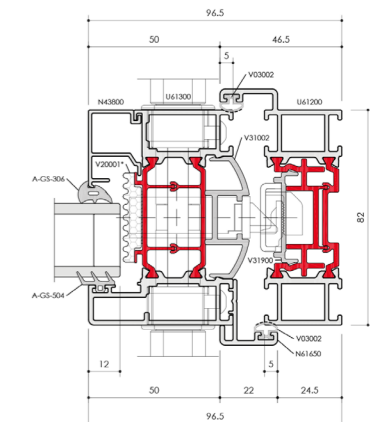

Matching single and double door option

Contemporary square appearance and beading

F82 HEAD / A

F82 MEETING STYLE / B

F82 LOCKING JAMB / C

Size Limits

- Maximum panel width 1200 mm
- Maximum panel height 3000 mm
- Maximum panel weight 150 kg

PERFORMANCE

U-VALUE	From 0.9 W/m ² K
AIR PERMEABILITY	Class 4
WATER TIGHTNESS	Class 9A
WIND RESISTANCE	Class 5
ENHANCED SECURITY	PAS24

FRAME DEPTH	82 mm
GLAZING THICKNESS	28-54 mm
GLAZING METHOD	Internally beaded
INTERLOCK SIGHTLINE	122 mm
FRAME / HEAD SIGHTLINE	97mm

THRESHOLD HEIGHT	
STANDARD	46.5 mm
STANDARD + CILL	71.5 mm
LOW	29.5 mm
LOW + CILL	54.5 mm