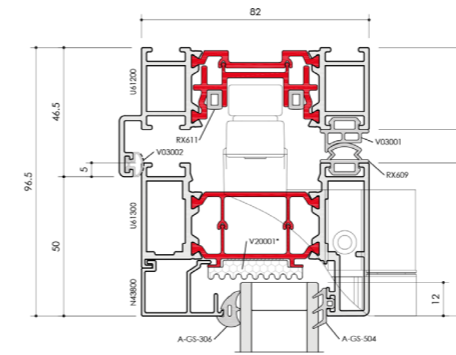

Slim 122mm glass-to-glass sightline

Redesigned flush pop-out handle

Heavy-duty stainless steel rollers as standard

Can achieve PAS 24 / Secured by Design

Opening inward or outwards

Available in a wide range of finishes

Matching single and double door option

Contemporary square appearance and beading

F82 HEAD / A

F82 MEETING STYLE / B

F82 LOCKING JAMB / C

Size Limits

- Maximum panel width 1200 mm
- Maximum panel height 3000 mm
- Maximum panel weight 150 kg

PERFORMANCE

U-VALUE	From 0.9 W/m ² K
AIR PERMEABILITY	Class 4
WATER TIGHTNESS	Class 9A
WIND RESISTANCE	Class 5
ENHANCED SECURITY	PAS24

FRAME DEPTH	82 mm
GLAZING THICKNESS	28-54 mm
GLAZING METHOD	Internally beaded
INTERLOCK SIGHTLINE	122 mm
FRAME / HEAD SIGHTLINE	97mm

THRESHOLD HEIGHT	
STANDARD	46.5 mm
STANDARD + CILL	71.5 mm
LOW	29.5 mm
LOW + CILL	54.5 mm