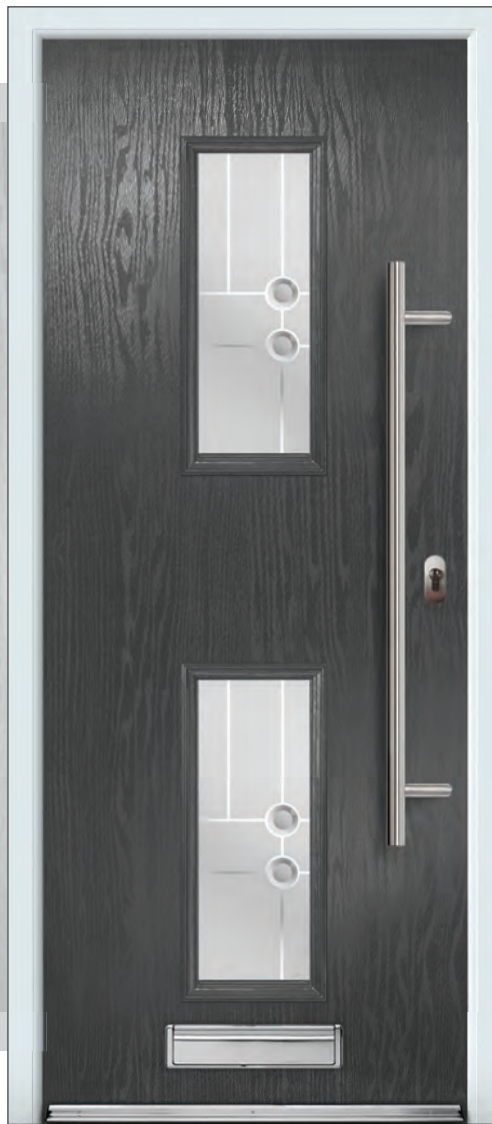

More Glazing Designs Available Online

COTTAGE

FLUSH

COUNTRY

URBAN