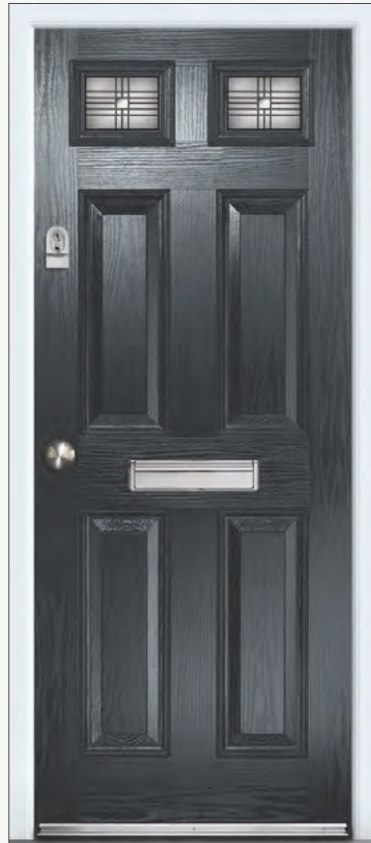

## Matisse

**T**

Anthracite grey (RAL 7016) Camarque 2 door with Matisse glass, chrome Heritage pull lock and letterplate, stainless steel door knob and silver mill drip bar.