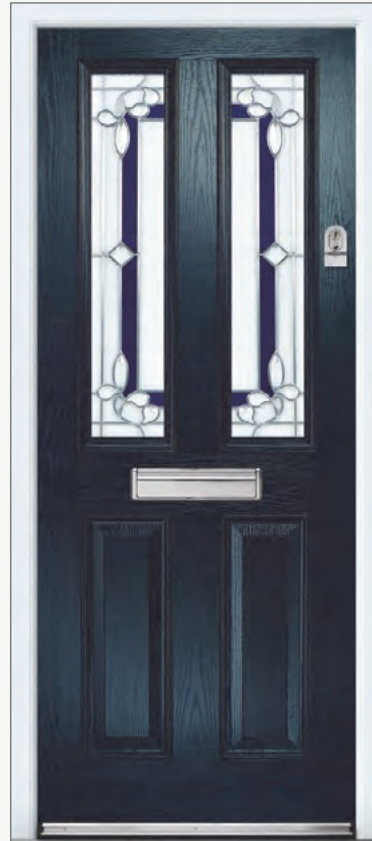

**Winstead**

**D B**

Blue Esprit 2 door with Winstead glass, chrome Heritage pull lock, matching letterplate and silver mill drip bar.

Available in Red, Blue, Grey or Green

**Celestine** **B D S**

Red Esprit 2 door with Celestine glass, chrome handles, matching letterplate and red drip bar.