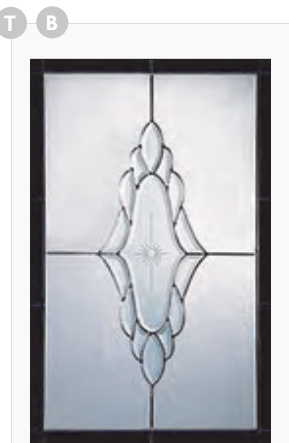

**Rialto**

Sandblasted & Pelerine glass design

**Veneto**

Sandblasted & Pelerine glass design

**Winestead**

Available in Red, Blue, Grey & Green

**Prairie**

Polished zinc cameing & glue chip design