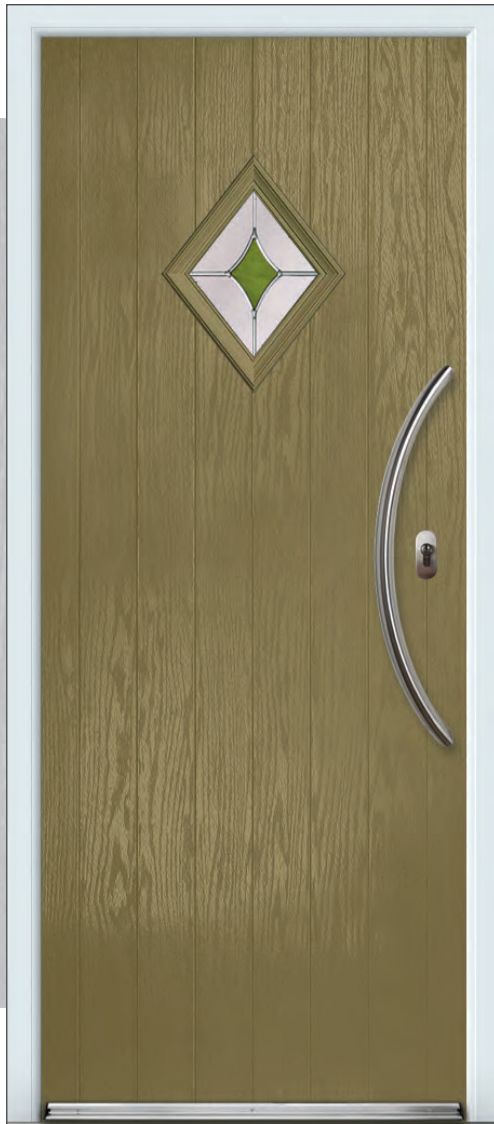

CHIMAERA 1

Door featured is an Olive Yellow (RAL 1020) Chimaera 1 with Scotia Green Diamond Glass, Silver Drip Bar and Stainless Steel Bow Handle.

(D) Double Glazed

(T) Triple Glazed

(B) Backing Glass Choice Available