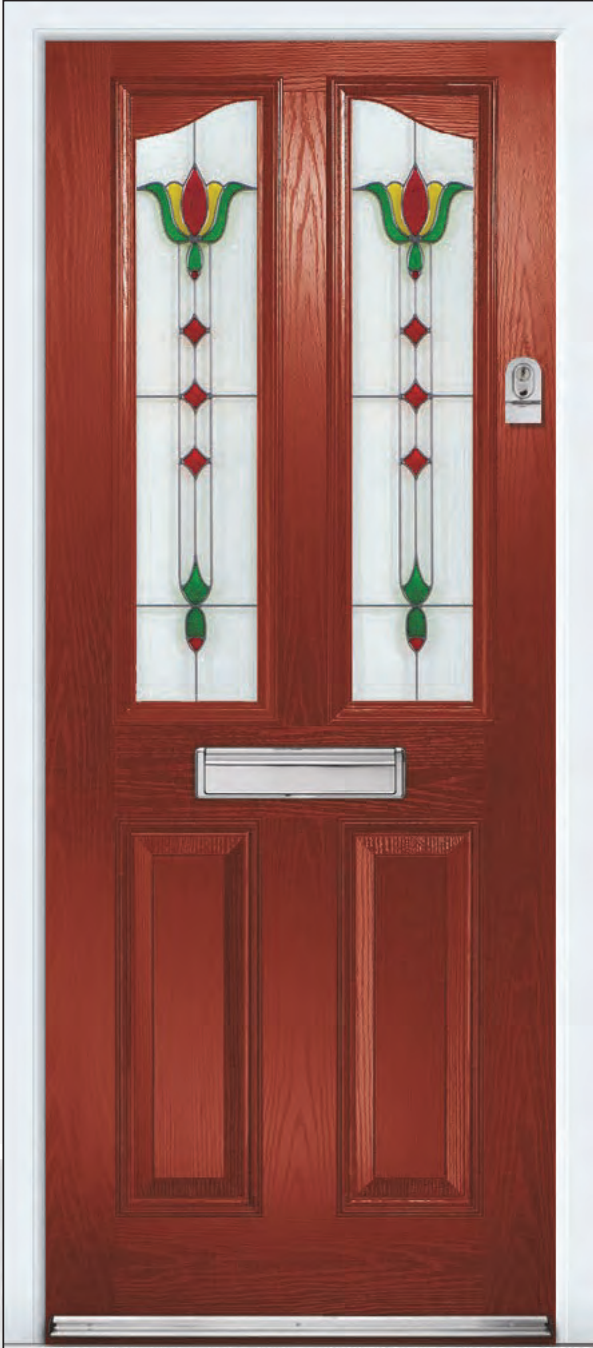

THE APRILLA & ARNAGE

- **B** Indicates Backing Glass Options Available
- **D** Double Glazed Design
- **T** Triple Glazed Design
- **S** Shown as sandblasted design

Whitton Victoria

B D S

Red Aprilla door with Whitton Victoria glass, chrome Heritage pull lock, letterplate and silver mill drip bar.

D B S