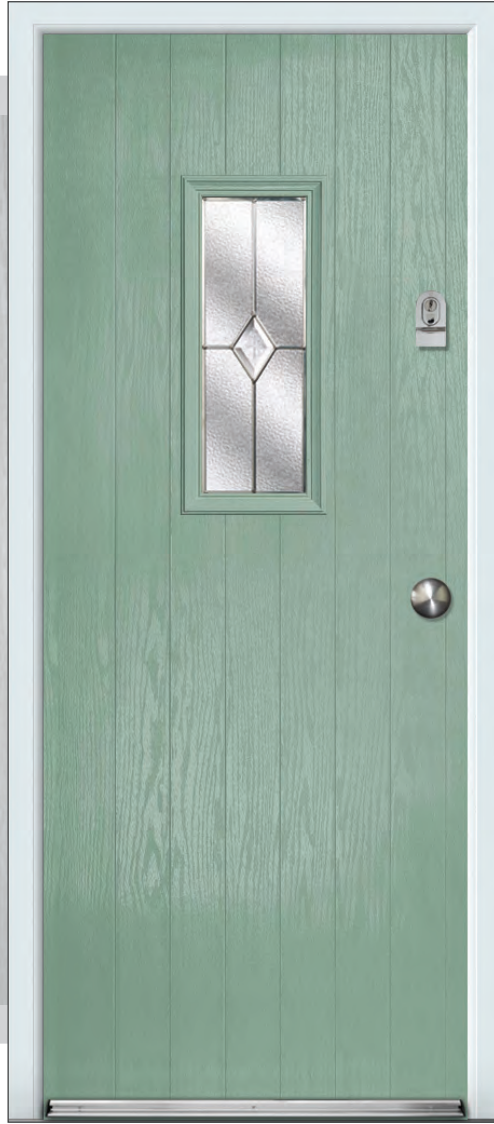

# CATALINA 1

Door featured is a Cottage Grooved Chartwell Catalina 1 with Classic Diamond Glass, Silver Drip Bar and Stainless Steel Knob Handle.

Jet **(D)**

Palopo **(D)** **(B)**

Black

Blue

Green

Palopo  
Colour  
Options