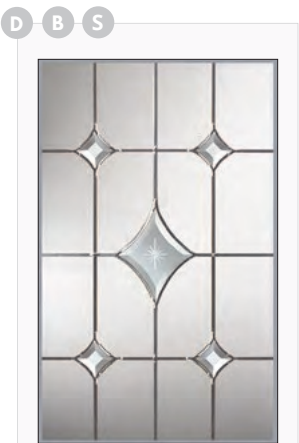

Celestine

Classic, clear bevel glass tile design