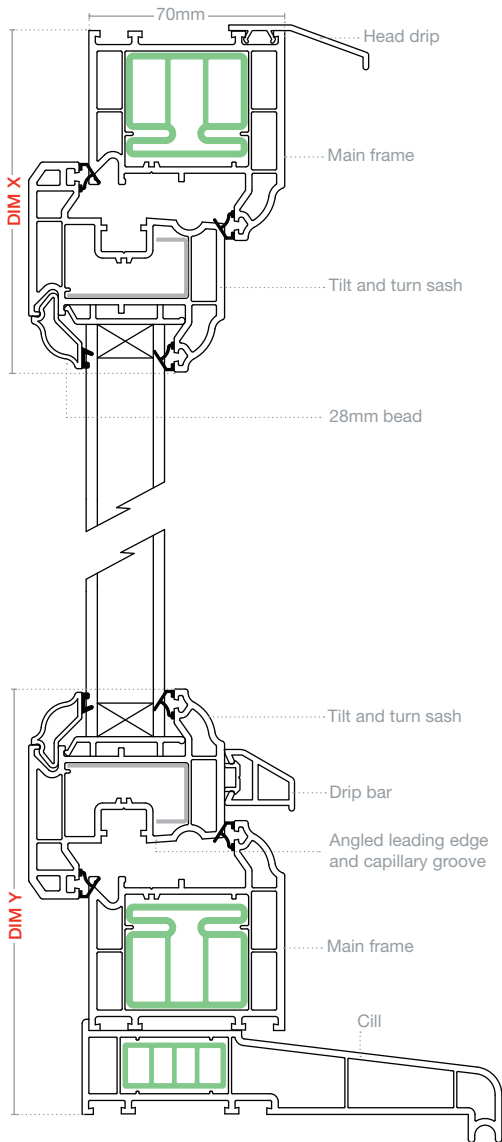

eurologik70 tilt and turn windows

Inward opening, inward glazed – vertical section

▼ Double glazed PVC-U Thermal Inserts Ovolo

▼ Triple glazed PVC-U Thermal Inserts Chamfered

▼ Options

| Frame | Dim X |
|--|-------|
| Small main frame (EWS 7001 / 7701) with tilt and turn sash (EWS 7007 / 7707) | 97mm |
| Main frame (EWS 7021 / 7721) with tilt and turn sash (EWS 7007 / 7707) | 107mm |
| Large main frame (EWS 7006 / 7706) with tilt and turn sash (EWS 7007 / 7707) | 122mm |

| Frame | Dim Y |
|--|-------|
| Small main frame (EWS 7001 / 7701) with tilt and turn sash (EWS 7007 / 7707) with all A type cills | 127mm |
| Main frame (EWS 7021 / 7721) with tilt and turn sash (EWS 7007 / 7707) with all A type cills | 137mm |
| Large main frame (EWS 7006 / 7706) with tilt and turn sash (EWS 7007 / 7707) with all A type cills | 152mm |

Note: technical drawings are not to scale