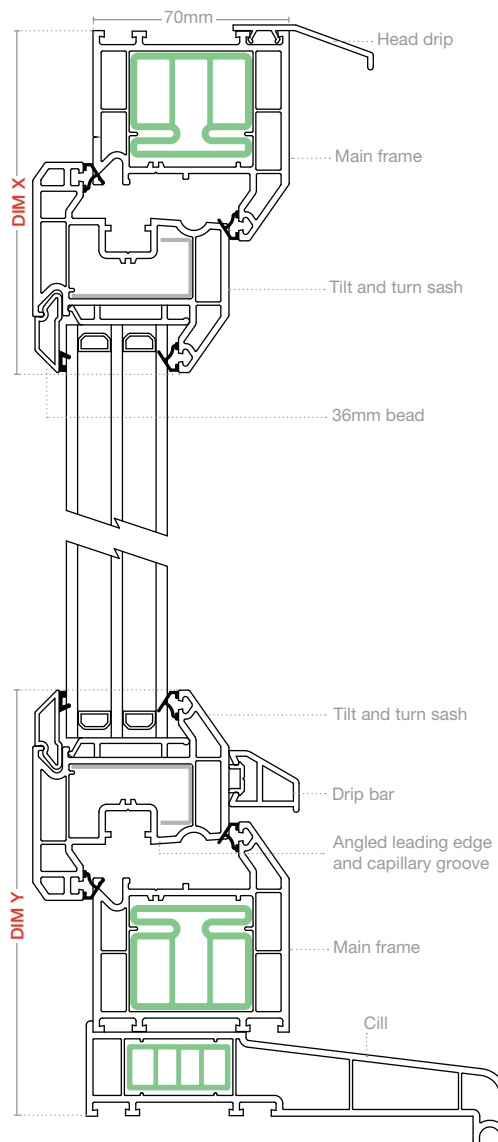

eurologik70 tilt and turn windows

Inward opening, inward glazed – vertical section

▼ Double glazed PVC-U Thermal Inserts Ovolo

▼ Triple glazed PVC-U Thermal Inserts Chamfered

▼ Options

| Frame | Dim X |
|--|-------|
| Small main frame (EWS 7001 / 7701) with tilt and turn sash (EWS 7007 / 7707) | 97mm |
| Main frame (EWS 7021 / 7721) with tilt and turn sash (EWS 7007 / 7707) | 107mm |
| Large main frame (EWS 7006 / 7706) with tilt and turn sash (EWS 7007 / 7707) | 122mm |

| Frame | Dim Y |
|--|-------|
| Small main frame (EWS 7001 / 7701) with tilt and turn sash (EWS 7007 / 7707) with all A type cills | 127mm |
| Main frame (EWS 7021 / 7721) with tilt and turn sash (EWS 7007 / 7707) with all A type cills | 137mm |
| Large main frame (EWS 7006 / 7706) with tilt and turn sash (EWS 7007 / 7707) with all A type cills | 152mm |

Note: technical drawings are not to scale