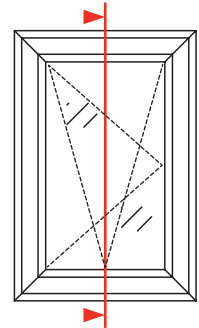

eurologik70 tilt and turn windows

Inward opening, inward glazed – vertical section

▼ Double glazed PVC-U Thermal Inserts Ovolo

▼ Triple glazed PVC-U Thermal Inserts Chamfered

▼ Options

| Frame | Dim X |
|--|-------|
| Small main frame (EWS 7001 / 7701) with tilt and turn sash (EWS 7007 / 7707) | 97mm |
| Main frame (EWS 7021 / 7721) with tilt and turn sash (EWS 7007 / 7707) | 107mm |
| Large main frame (EWS 7006 / 7706) with tilt and turn sash (EWS 7007 / 7707) | 122mm |

| Frame | Dim Y |
|--|-------|
| Small main frame (EWS 7001 / 7701) with tilt and turn sash (EWS 7007 / 7707) with all A type cills | 127mm |
| Main frame (EWS 7021 / 7721) with tilt and turn sash (EWS 7007 / 7707) with all A type cills | 137mm |
| Large main frame (EWS 7006 / 7706) with tilt and turn sash (EWS 7007 / 7707) with all A type cills | 152mm |

Note: technical drawings are not to scale