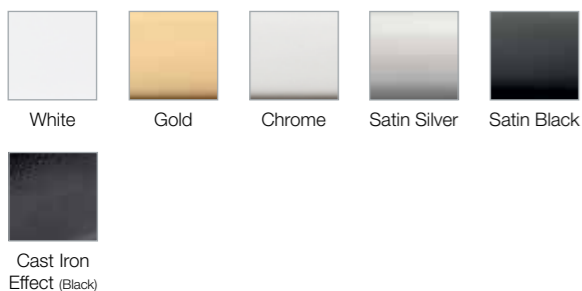

DOOR FURNITURE COLOURS