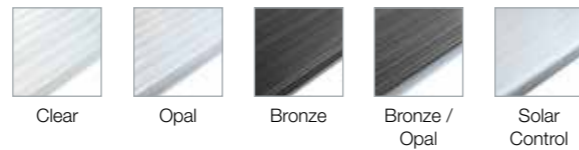

POLYCARBONATE COLOURS