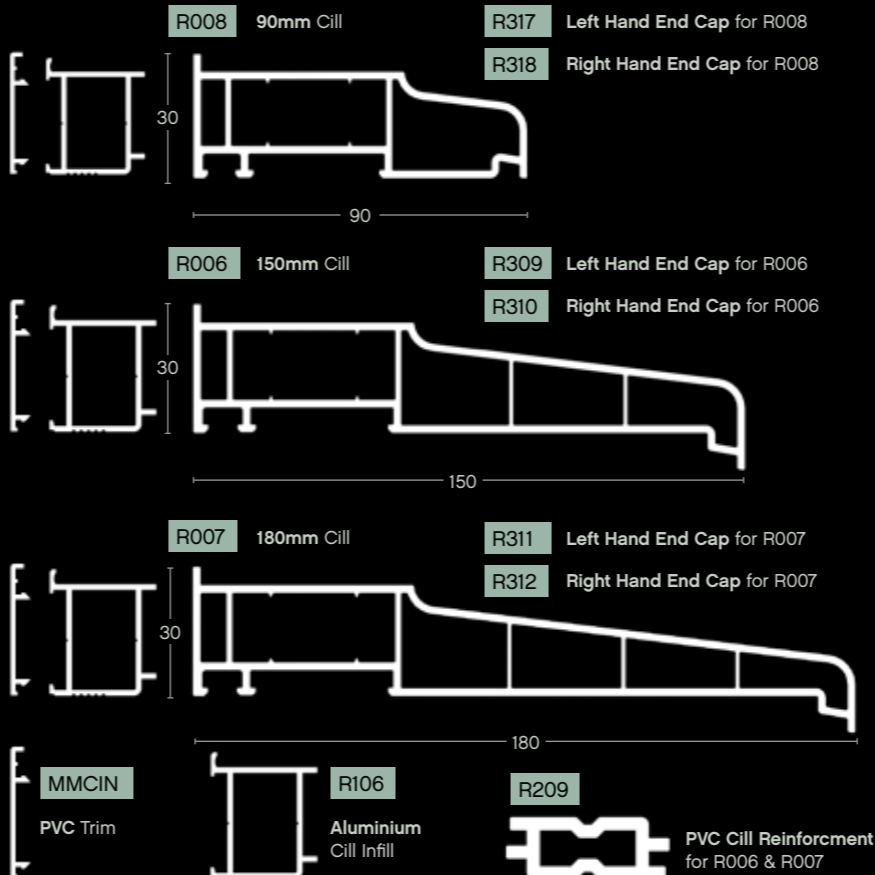

R9

RESIDENCE 9 - Luxury Window Designs

RESIDENCE 9

Eclectic
SYSTEMS

Main Profiles, Beads & Seals

Cills

Reinforcements

Ancillaries

Georgian Bars

Low Threshold

Frame Couplers & Bays

Sash Mechanical Joint

Dummy Mullion End Cap

Dummy Mullion Spacer

Eclectic Systems LLP, Unit C
Quedgeley West Business Park
Bristol Road, Gloucester
GL2 4PA

T +44 (0) 1452 300912
F +44 (0) 1452 416654
E info@eclecticsystems.co.uk
W www.eclecticsystems.co.uk