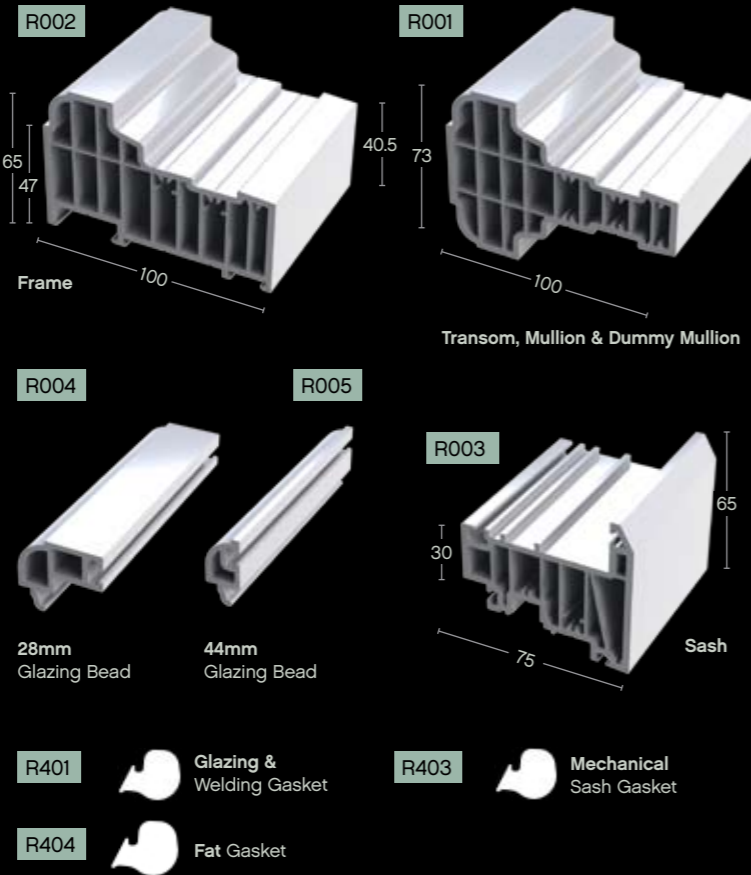

R9

RESIDENCE 9 - Luxury Window Designs

RESIDENCE 9

Eclectic
SYSTEMS

Main Profiles, Beads & Seals

Cills

Reinforcements

Ancillaries

Georgian Bars

Low Threshold

Frame Couplers & Bays

Sash Mechanical Joint

Dummy Mullion End Cap

Dummy Mullion Spacer

Eclectic Systems LLP, Unit C
Quedgeley West Business Park
Bristol Road, Gloucester
GL2 4PA

T +44 (0) 1452 300912
F +44 (0) 1452 416654
E info@eclecticsystems.co.uk
W www.eclecticsystems.co.uk