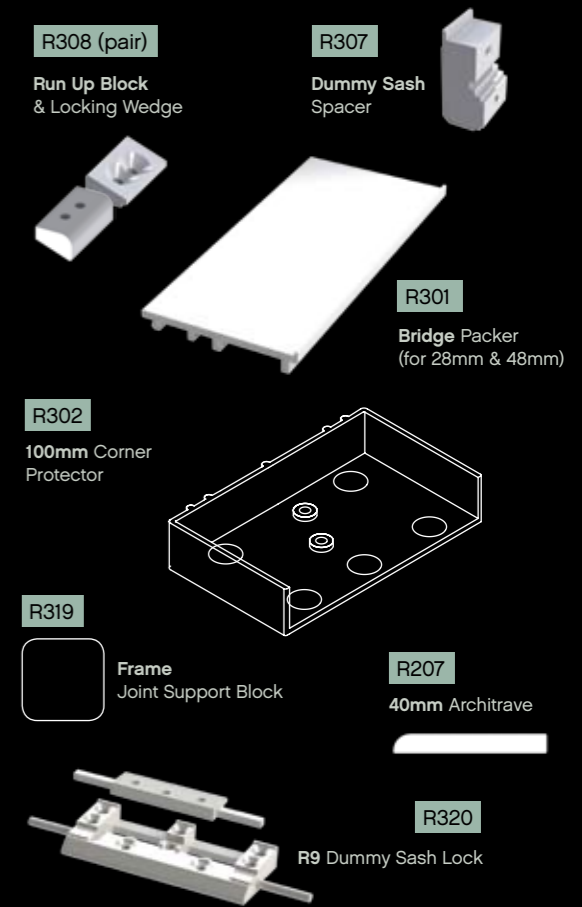

R9

RESIDENCE 9 - Luxury Window Designs

RESIDENCE 9

Eclectic
SYSTEMS

Main Profiles, Beads & Seals

Cills

Reinforcements

Ancillaries

Georgian Bars

Low Threshold

Frame Couplers & Bays

Sash Mechanical Joint

Dummy Mullion End Cap

Dummy Mullion Spacer

Eclectic Systems LLP, Unit C
Quedgeley West Business Park
Bristol Road, Gloucester
GL2 4PA

T +44 (0) 1452 300912
F +44 (0) 1452 416654
E info@eclecticsystems.co.uk
W www.eclecticsystems.co.uk