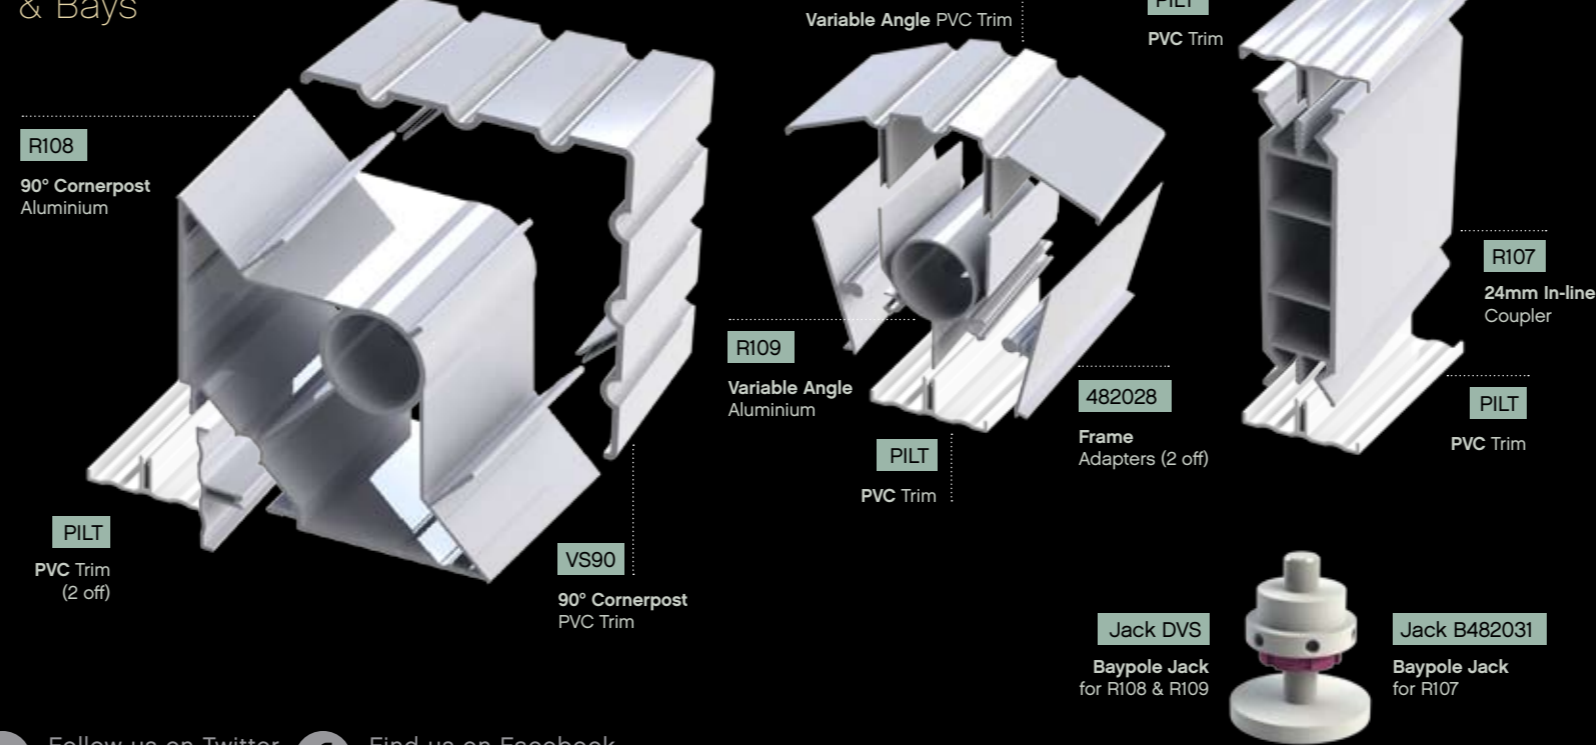

R9

RESIDENCE 9 - Luxury Window Designs

RESIDENCE 9

Eclectic
SYSTEMS

Main Profiles, Beads & Seals

Cills

Reinforcements

Ancillaries

Georgian Bars

Low Threshold

Frame Couplers & Bays

Sash Mechanical Joint

Dummy Mullion End Cap

Dummy Mullion Spacer

Eclectic Systems LLP, Unit C
Quedgeley West Business Park
Bristol Road, Gloucester
GL2 4PA

T +44 (0) 1452 300912
F +44 (0) 1452 416654
E info@eclecticsystems.co.uk
W www.eclecticsystems.co.uk