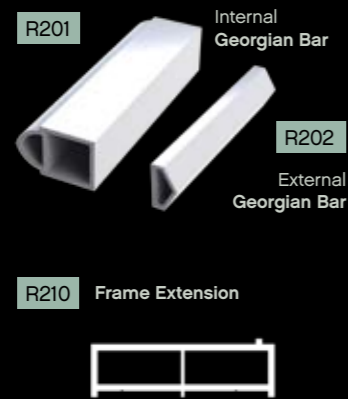

R9

RESIDENCE 9 - Luxury Window Designs

RESIDENCE 9

Eclectic
SYSTEMS

Main Profiles, Beads & Seals

Cills

Reinforcements

Ancillaries

Georgian Bars

Low Threshold

Frame Couplers & Bays

Sash Mechanical Joint

Dummy Mullion End Cap

Dummy Mullion Spacer

Eclectic Systems LLP, Unit C
Quedgeley West Business Park
Bristol Road, Gloucester
GL2 4PA

T +44 (0) 1452 300912
F +44 (0) 1452 416654
E info@eclecticsystems.co.uk
W www.eclecticsystems.co.uk