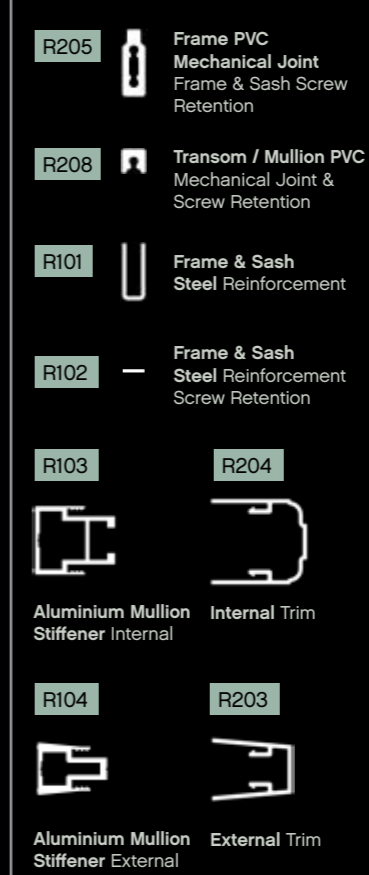

R9

RESIDENCE 9 - Luxury Window Designs

RESIDENCE 9

Eclectic
SYSTEMS

Main Profiles, Beads & Seals

Cills

Reinforcements

Ancillaries

Georgian Bars

Low Threshold

Frame Couplers & Bays

Sash Mechanical Joint

Dummy Mullion End Cap

Dummy Mullion Spacer

Eclectic Systems LLP, Unit C
Quedgeley West Business Park
Bristol Road, Gloucester
GL2 4PA

T +44 (0) 1452 300912
F +44 (0) 1452 416654
E info@eclecticsystems.co.uk
W www.eclecticsystems.co.uk